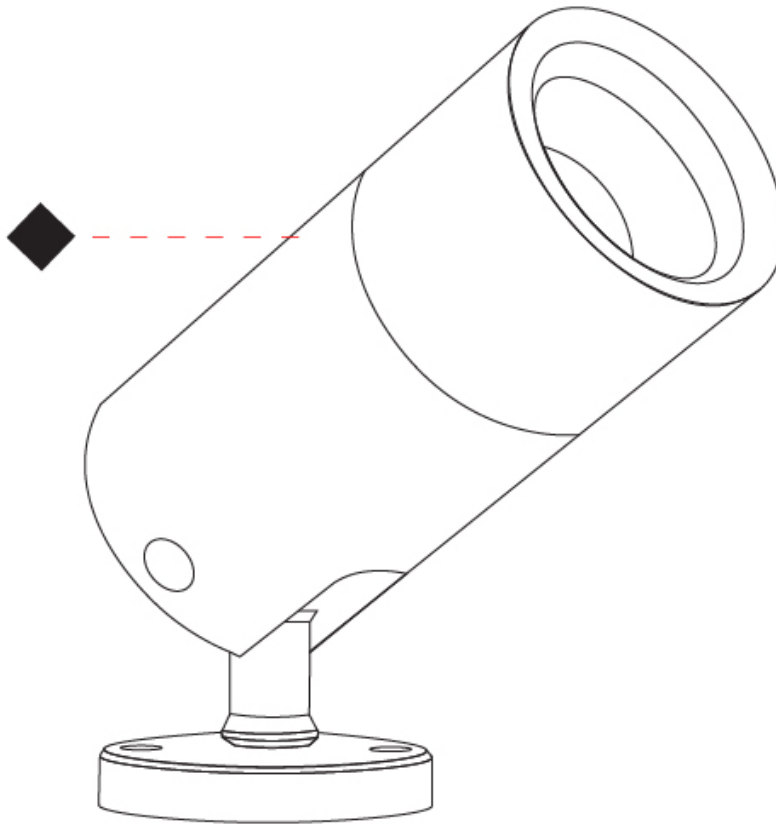

E12F0007-

PROJECT _____

TYPE _____

SPECIFIER _____

QUANTITY _____

DATE _____

E